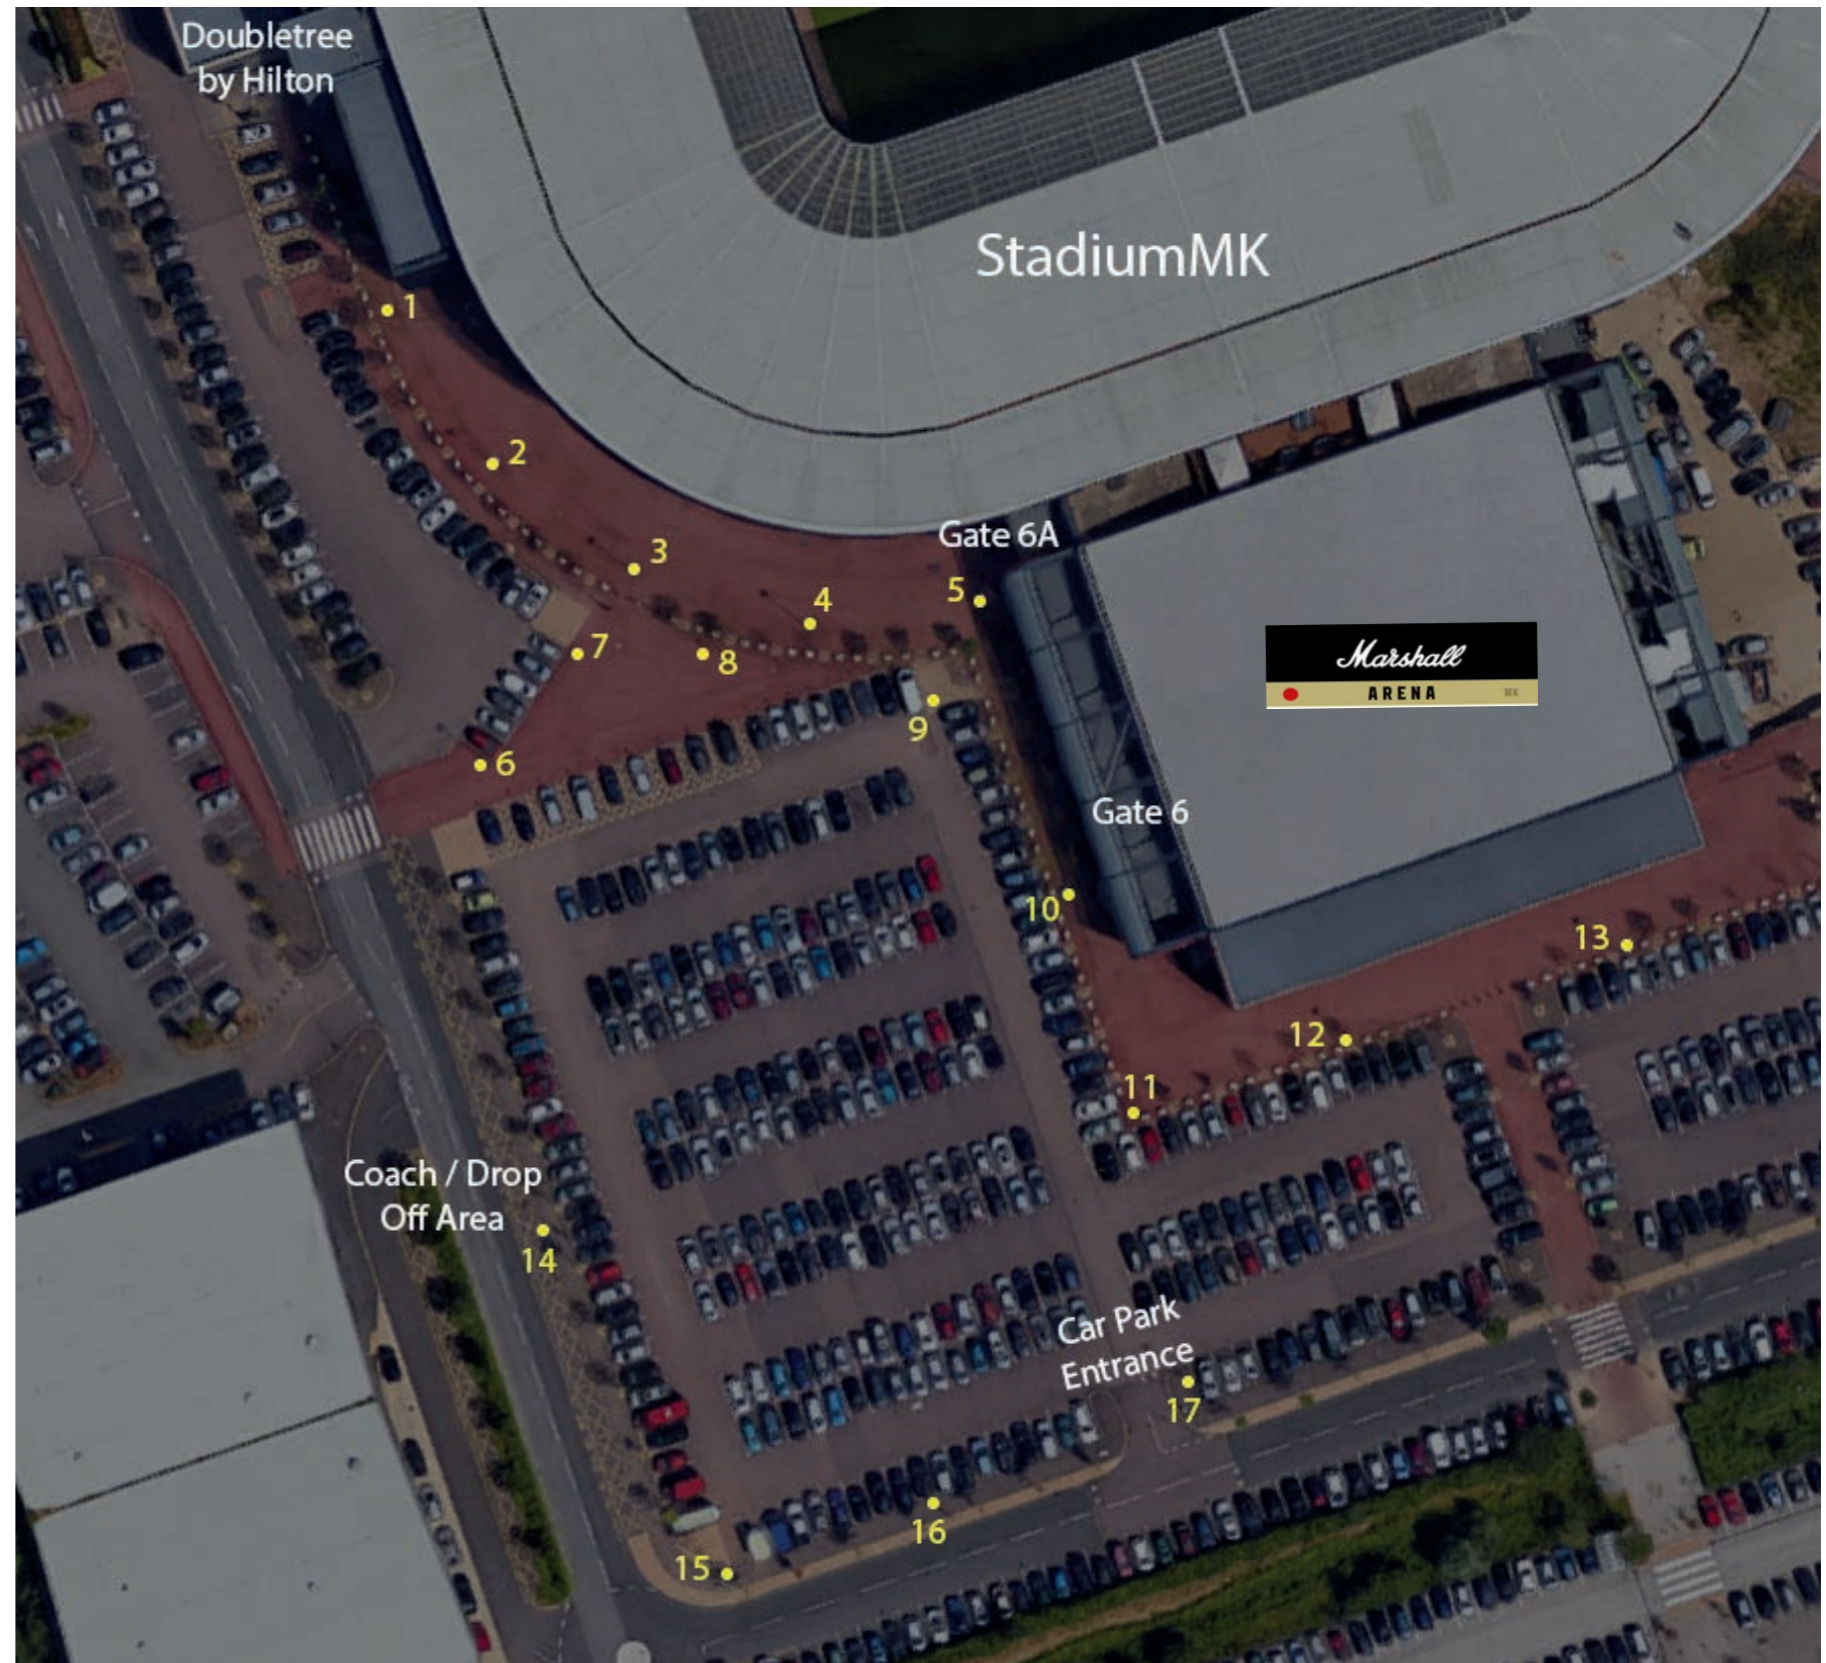

Lamp Post Banners

Single or Twin banners can be fitted to the Lamp Posts in the Car Park areas around the Marshall Arena. All banners are double sided.

The 17 locations available are as marked on the plan. Banners are fitted approximately 3m off the ground, and the above prices include printing, fitting and removal.

Each banner measures 600mm wide by 1500mm high.