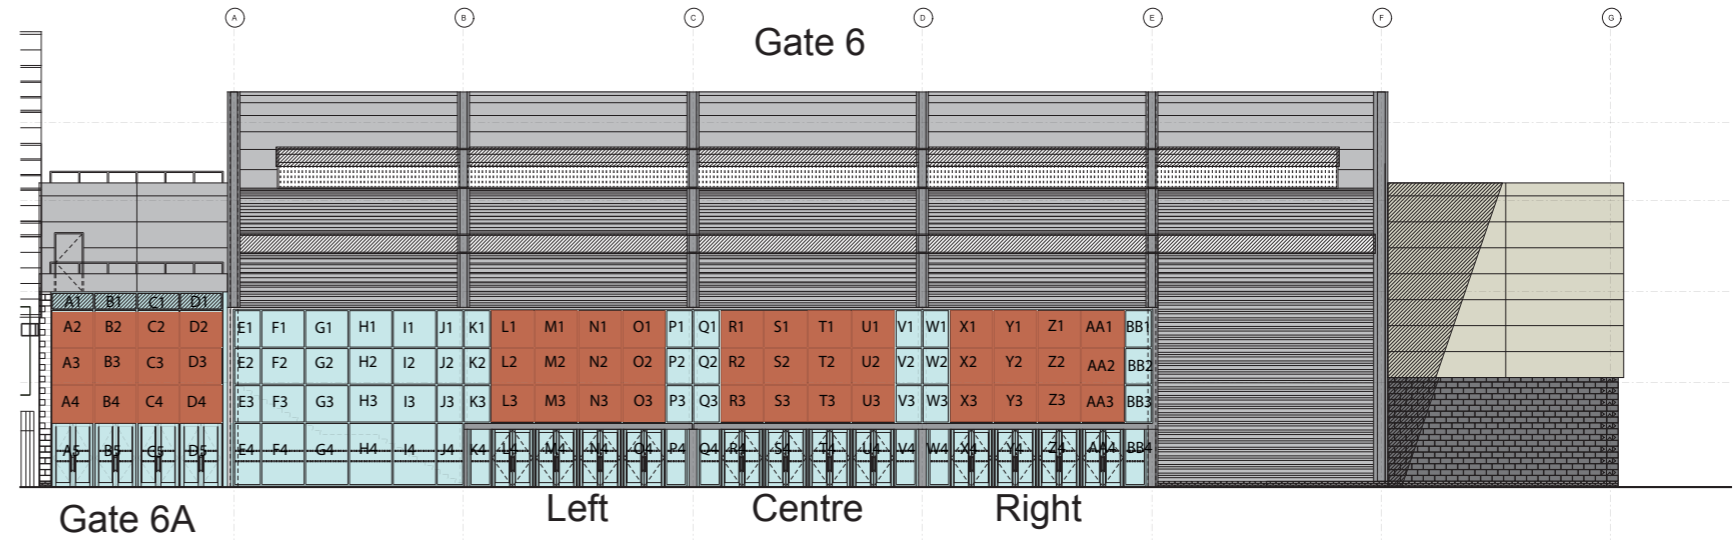

Marshall Arena - External Entrance Banners

Gate 6A - Banner Size 1

6380mm x 1380mm

Gate 6 - Banner Size 1

6590mm x 1305mm

Gate 6 Banners

Banners can be located either in the Left, Centre or Right sides of Gate 6 as shown. The dimensions are all the same.

Please advise which installation location is required.

Gate 6A - Banner Size 2

6380mm x 2690mm

Gate 6 - Banner Size 2

6590mm x 2665mm

Gate 6A Logo

Please be aware there is a Marshall Arena vinyl graphic over Gate 6A. Any of the banners would cover this, or it can be removed & replaced after the event for a charge.

Marshall Arena - Lamp Post Banners

Lamp Post Banners

Single or Twin banners can be fitted to the Lamp Posts in the Car Park areas around the Marshall Arena. All banners are double sided.

The 17 locations available are as marked on the plan. Banners are fitted approximately 3m off the ground, and the above prices include printing, fitting and removal.

All dimensions are in millimetres and each panel is detailed as Width x Height