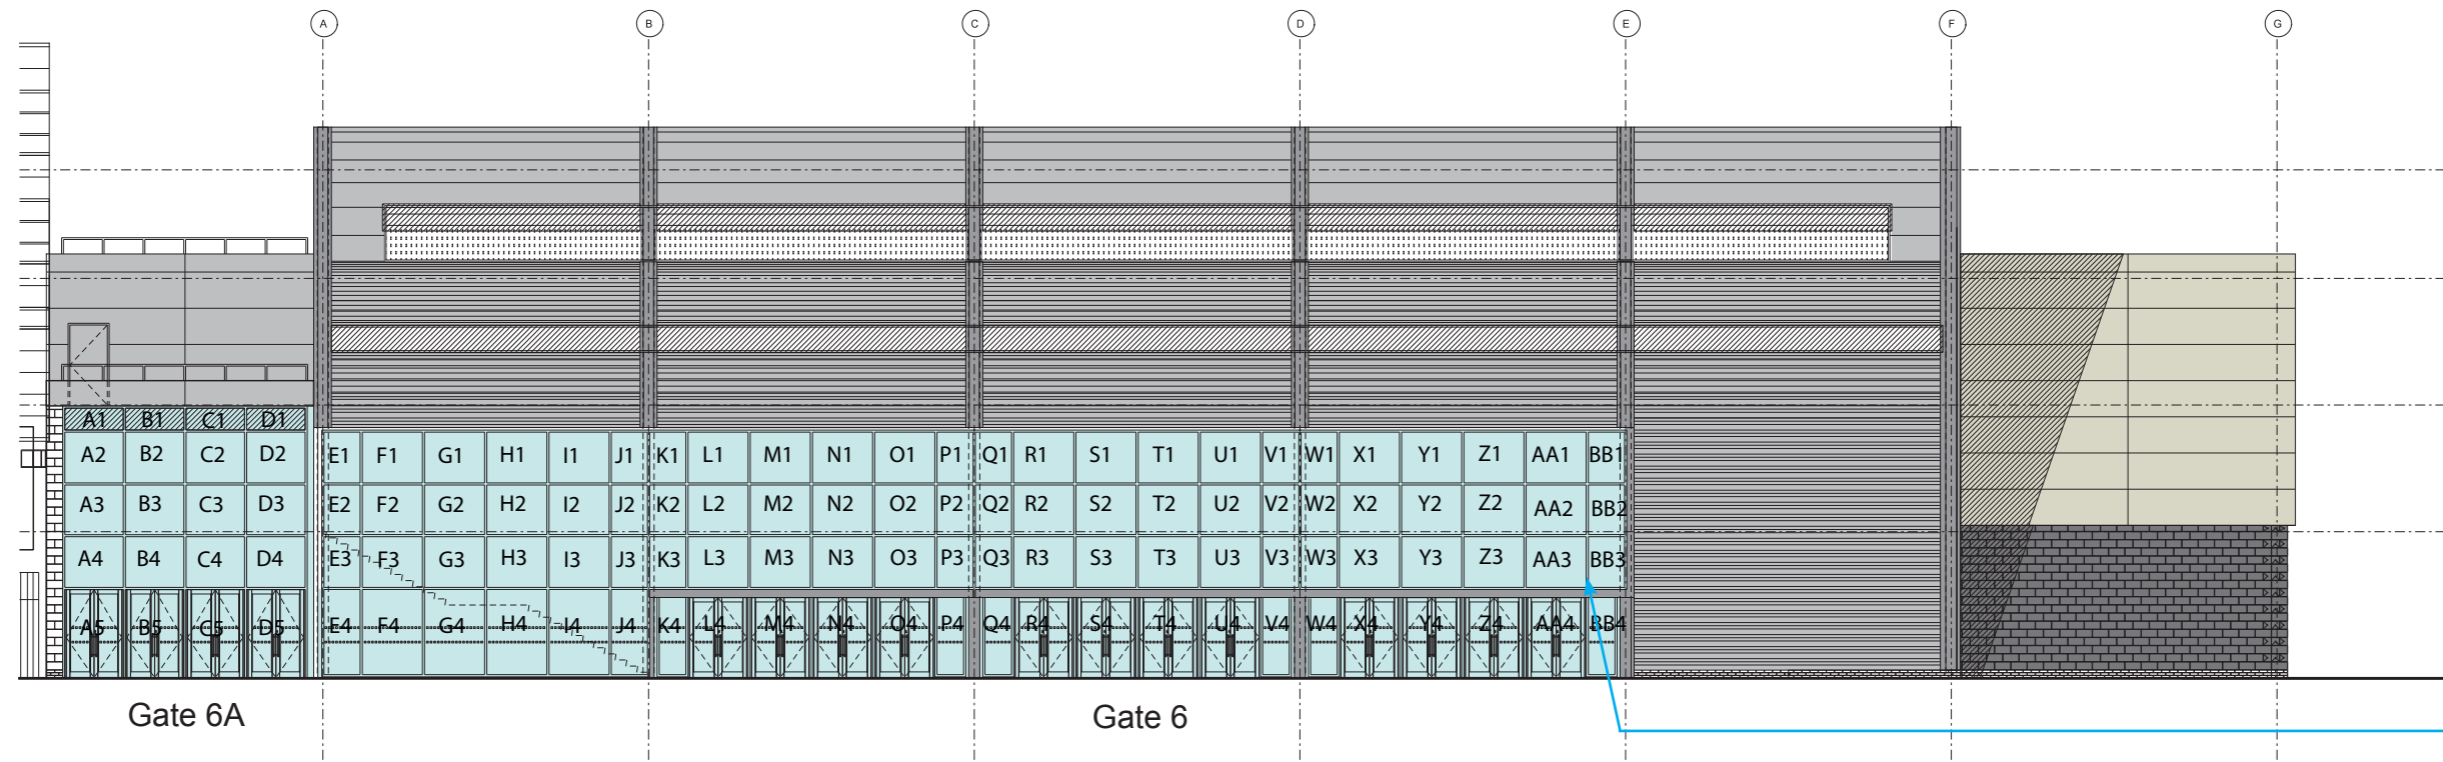

Marshall Arena - West Elevation Window Details

A 1	1605 x 580	B 1	1605 x 580	C 1	1605 x 580	D 1	1605 x 580	E 1	1000 x 1540	F 1	1660 x 1540	G 1	1660 x 1540
A 2	1605 x 1460	B 2	1605 x 1460	C 2	1605 x 1460	D 2	1605 x 1460	E 2	1000 x 1310	F 2	1660 x 1310	G 2	1660 x 1310
A 3	1605 x 1245	B 3	1605 x 1245	C 3	1605 x 1245	D 3	1605 x 1245	E 3	1000 x 1540	F 3	1660 x 1540	G 3	1660 x 1540
A 4	1605 x 1630	B 4	1605 x 1630	C 4	1605 x 1630	D 4	1605 x 1630	E 4	1000 x 2480	F 4	1660 x 2480	G 4	1660 x 2480
A 5	520 x 1920 (x2)	B 5	520 x 1920 (x2)	C 5	520 x 1920 (x2)	D 5	520 x 1920 (x2)						
H 1	1660 x 1540	I 1	1660 x 1540	J 1	1000 x 1540	K 1	1000 x 1540	L 1	1660 x 1540	M 1	1660 x 1540	N 1	1660 x 1540
H 2	1660 x 1310	I 2	1660 x 1310	J 2	1000 x 1310	K 2	1000 x 1310	L 2	1660 x 1310	M 2	1660 x 1310	N 2	1660 x 1310
H 3	1660 x 1540	I 3	1660 x 1540	J 3	1000 x 1540	K 3	1000 x 1540	L 3	1660 x 1540	M 3	1660 x 1540	N 3	1660 x 1540
H 4	1660 x 2480	I 4	1660 x 2480	J 4	1000 x 2480	K 4	735 x 2175	L 4	550 x 1920 (x2)	M 4	550 x 1920 (x2)	N 4	550 x 1920 (x2)
O 1	1660 x 1540	P 1	1000 x 1540	Q 1	1000 x 1540	R 1	1660 x 1540	S 1	1660 x 1540	T 1	1660 x 1540	U 1	1660 x 540
O 2	1660 x 1310	P 2	1000 x 1310	Q 2	1000 x 1310	R 2	1660 x 1310	S 2	1660 x 1310	T 2	1660 x 1310	U 2	1660 x 1310
O 3	1660 x 1540	P 3	1000 x 1540	Q 3	1000 x 1540	R 3	1660 x 1540	S 3	1660 x 1540	T 3	1660 x 1540	U 3	1660 x 1540
O 4	550 x 1920 (x2)	P 4	735 x 2175	Q 4	735 x 2175	R 4	550 x 1920 (x2)	S 4	550 x 1920 (x2)	T 4	550 x 1920 (x2)	U 4	550 x 1920 (x2)
V 1	1000 x 1540	W 1	1000 x 1540	X 1	1660 x 1540	Y 1	1660 x 1540	Z 1	1660 x 1540	AA 1	1660 x 1540	BB 1	1000 x 1540
V 2	1000 x 1310	W 2	1000 x 1310	X 2	1660 x 1310	Y 2	1660 x 1310	Z 2	1660 x 1310	AA 2	1660 x 1310	BB 2	1000 x 1310
V 3	1000 x 1540	W 3	1000 x 1540	X 3	1660 x 1540	Y 3	1660 x 1540	Z 3	1660 x 1540	AA 3	1660 x 1540	BB 3	1000 x 1540
V 4	735 x 2175	W 4	735 x 2175	X 4	550 x 1920 (x2)	Y 4	550 x 1920 (x2)	Z 4	550 x 1920 (x2)	AA 4	550 x 1920 (x2)	BB 4	735 x 2175

All dimensions are in millimetres and each panel is detailed as Width x Height